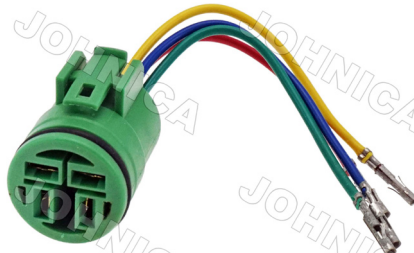

4603-8207A

4PIN (W/ Terminal)