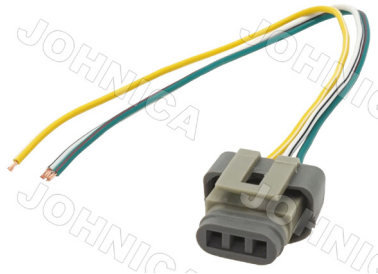

# PIGTAIL / HARNESS ALTERNATOR

4603-8107

4PIN Male

4603-8401

3PIN  
ISUZU Holden Nikko

4603-1804

Regulator Plug Adapter  
Denso

4603-1805

Regulator Plug Adapter  
Denso Hair Pin

4606-8201

Repair Plug-3 Terminal Prong

4603-2801

Harness Rectifier  
FORD 2G

4603-2802

Harness Rectifier  
FORD 2G, 3G

4603-2808