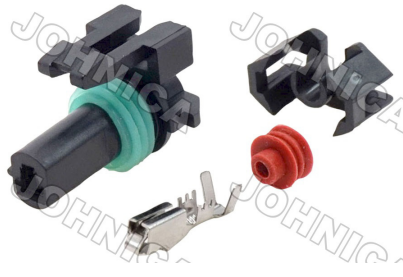

7619-8236N

Harness kit 1PIN
GM Corvette 2005
CTS Hummer Truck