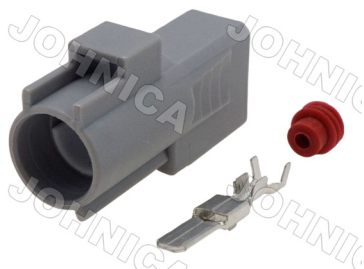

7619-8301N

Harness kit 1PIN
MAZDA