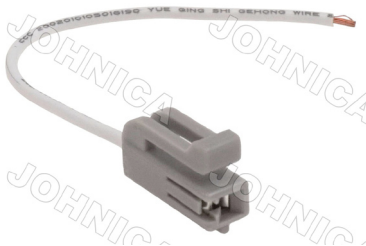

4603-2804

Harness Sator