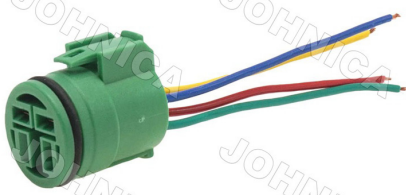

PIGTAIL / HARNESS ALTERNATOR

4603-8207

4PIN