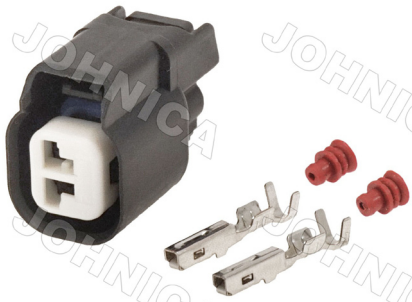

PIGTAIL / HARNESS SET 2~3PIN ALTERNATOR

4603-8246N

2PIN