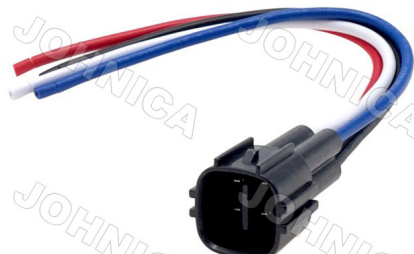

Regulator - 3 to 3 wire  
*HONDA CIVIC K6 / K8*

4603-8247

4 to 4 wire

4603-8254

3PIN to 3PIN  
*HONDA CIVIC K6 / K8*

4603-8238

Regulator - 4PIN

4603-8240