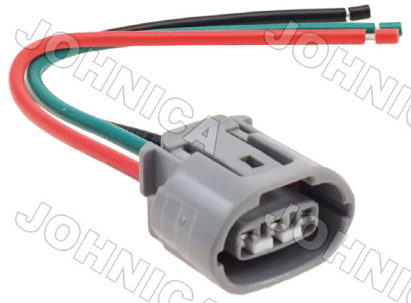

4603-8213

3PIN
Denso / Mitsubishi