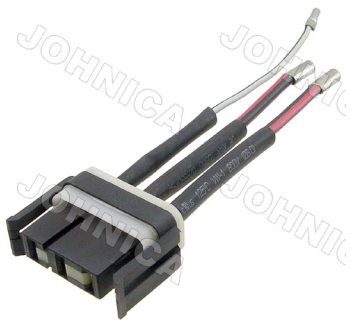

# PIGTAIL / HARNESS ALTERNATOR

4603-8107

4PIN Male

4603-8401

3PIN  
ISUZU Holden Nikko

4603-1804

Regulator Plug Adapter  
Denso

4603-1805

Regulator Plug Adapter  
Denso Hair Pin

4606-8201

Repair Plug-3 Terminal Prong

4603-2801

Harness Rectifier  
FORD 2G

4603-2802

Harness Rectifier  
FORD 2G, 3G

4603-2808