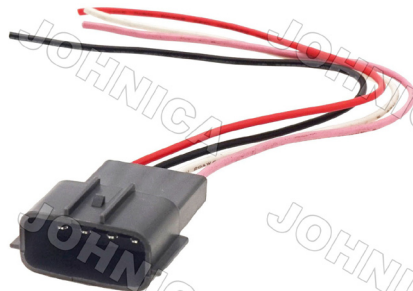

4603-8248

4PIN Male