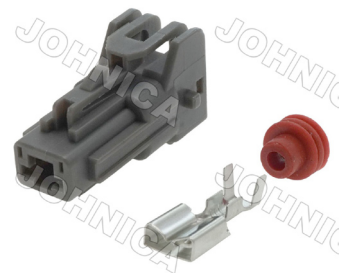

7619-8303N

Harness kit 1PIN
Infiniti / Nissan